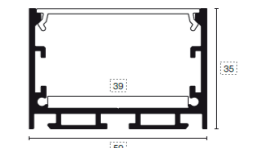

Stairs R Plus

Product name	Alupro LED profile Stairs R Plus
Color	Black
Length	2m
Width	65mm
Height	27,5mm
Max. LED strip power	14,4 W/m

PROFILES AND ENDCAPS

Aluminium	White	Black	
-	-	2.01.1020	Alupro LED profile Stairs R Plus + cover PC opal surface mounted 2m
-	-	2.01.1021	Alupro LED profile Stairs R Plus endcap (2 pieces, 1 open, 1 closed) for profile surface mounted

XLW Plus

Product name	Alupro LED profile XLW
Color	Aluminium
Length	2,5m
Width	50mm
Height	35mm
Max. LED strip power	28W/m

PROFILES AND ENDCAPS

Article Number	Product Name
2.01.1038	Alupro Plus XLW LED profile + cover PC opal 2.5m
2.01.1039	Alupro Plus XLW LED profile endcap closed (2 pieces for surface mounted profile)
2.01.1040	Alupro Plus XLM LED profile mounting clip (suitable for surface or pendant mounting)
2.01.1041	Alupro Plus XLM suspension cable set 2m

Original

Product name	Alupro LED profile Original
Color	Aluminium
Length	2m
Width	21,2mm
Height	19,5mm
Max. LED strip power	14,4W/m

PROFILES AND ENDCAPS

Article No.	Product Name
2.01.0489	Alupro LED profile aluminium 2m
2.01.0490	Alupro LED cover PMMA opal 2m
2.01.0491	Alupro LED cover PMMA transparent 2m
2.01.0492	Alupro LED Endcap closed
2.01.0493	Alupro LED Endcap open
2.01.0494	Alupro LED Mounting clip
2.01.0495	Alupro LED Connector aluminium