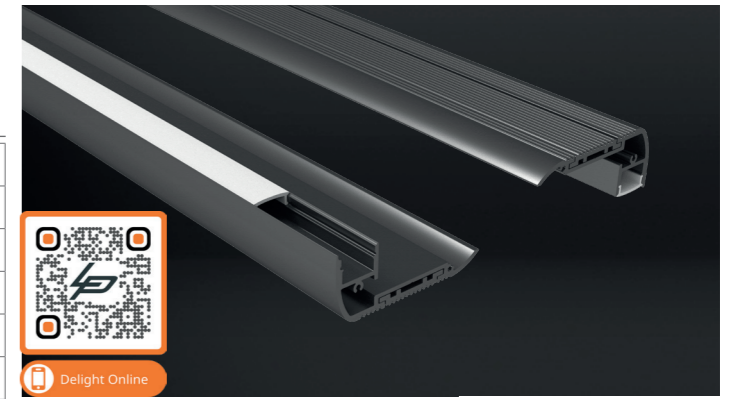

Curve surface mounted 8mm

Product name	Alupro LED profile curve surface mounted 8mm
Color	Aluminium, white and black
Length	2m
Width	17,2mm
Height	8mm
Max. LED strip power	14,4 W/m

PROFILES AND ENDCAPS

Aluminium	White	Black	
2.01.0609	2.01.1295	2.01.1294	Alupro LED profile curve aluminium 2m surface mounted 8mm
2.01.0615	2.01.1302	2.01.1303	Alupro LED profile curve endcap closed for profile 2m surface mounted 8mm
2.01.0614	2.01.1306	2.01.1307	Alupro LED profile curve endcap open for profile 2m surface mounted 8mm

Curve surface mounted 15mm

Product name	Alupro LED profile curve surface mounted 8mm
Color	Aluminium, white and black
Length	2m
Width	17,2mm
Height	15,3mm
Max. LED strip power	14,4 W/m

PROFILES AND ENDCAPS

COVERS AND MOUNTING CLIPS

Article No.

2.01.0607	Alupro LED profile curve cover PMMA lens 60° 2m
2.01.0605	Alupro LED profile curve cover PMMA matt 2m
2.01.0604	Alupro LED profile curve cover PMMA opal 2m
2.01.0606	Alupro LED profile curve cover PMMA transparent 2m
2.01.0613	Alupro LED profile curve mounting clip for profile 2m surface mounted 8mm & 15mm

Stairs R Plus

Product name	Alupro LED profile Stairs R Plus
Color	Black
Length	2m
Width	65mm
Height	27,5mm
Max. LED strip power	14,4 W/m

PROFILES AND ENDCAPS

Aluminium	White	Black	
-	-	2.01.1020	Alupro LED profile Stairs R Plus + cover PC opal surface mounted 2m
-	-	2.01.1021	Alupro LED profile Stairs R Plus endcap (2 pieces, 1 open, 1 closed) for profile surface mounted