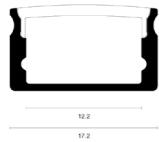

Curve surface mounted 8mm

Product name	Alupro LED profile curve surface mounted 8mm
Color	Aluminium, white and black
Length	2m
Width	17,2mm
Height	8mm
Max. LED strip power	14,4 W/m

PROFILES AND ENDCAPS

Aluminium	White	Black	
2.01.0609	2.01.1295	2.01.1294	Alupro LED profile curve aluminium 2m surface mounted 8mm
2.01.0615	2.01.1302	2.01.1303	Alupro LED profile curve endcap closed for profile 2m surface mounted 8mm
2.01.0614	2.01.1306	2.01.1307	Alupro LED profile curve endcap open for profile 2m surface mounted 8mm

Curve surface mounted 15mm

Product name	Alupro LED profile curve surface mounted 8mm
Color	Aluminium, white and black
Length	2m
Width	17,2mm
Height	15,3mm
Max. LED strip power	14,4 W/m

PROFILES AND ENDCAPS