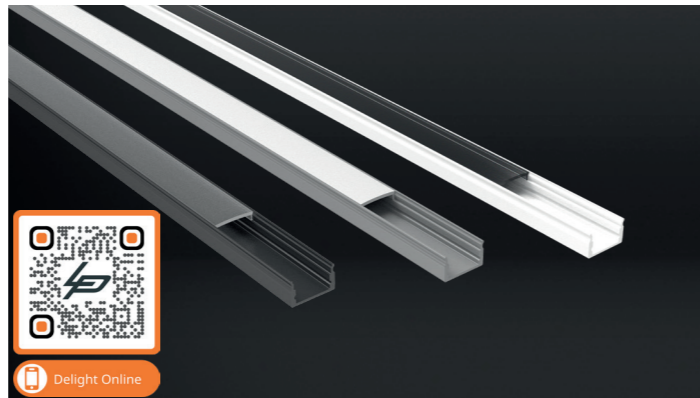

Curve surface mounted 8mm

Product name	Alupro LED profile curve surface mounted 8mm
Color	Aluminium, white and black
Length	2m
Width	17,2mm
Height	8mm
Max. LED strip power	14,4 W/m

PROFILES AND ENDCAPS

Aluminium	White	Black	
2.01.0609	2.01.1295	2.01.1294	Alupro LED profile curve aluminium 2m surface mounted 8mm
2.01.0615	2.01.1302	2.01.1303	Alupro LED profile curve endcap closed for profile 2m surface mounted 8mm
2.01.0614	2.01.1306	2.01.1307	Alupro LED profile curve endcap open for profile 2m surface mounted 8mm

COVERS AND MOUNTING CLIPS

Article No.

2.01.0607	Alupro LED profile curve cover PMMA lens 60° 2m
2.01.0605	Alupro LED profile curve cover PMMA matt 2m
2.01.0604	Alupro LED profile curve cover PMMA opal 2m
2.01.0606	Alupro LED profile curve cover PMMA transparent 2m
2.01.0613	Alupro LED profile curve mounting clip for profile 2m surface mounted 8mm & 15mm

Curve surface mounted 15mm

Product name	Alupro LED profile curve surface mounted 8mm
Color	Aluminium, white and black
Length	2m
Width	17,2mm
Height	15,3mm
Max. LED strip power	14,4 W/m

PROFILES AND ENDCAPS

Stairs R Plus

Product name	Alupro LED profile Stairs R Plus
Color	Black
Length	2m
Width	65mm
Height	27,5mm
Max. LED strip power	14,4 W/m

PROFILES AND ENDCAPS

Aluminium	White	Black	
-	-	2.01.1020	Alupro LED profile Stairs R Plus + cover PC opal surface mounted 2m
-	-	2.01.1021	Alupro LED profile Stairs R Plus endcap (2 pieces, 1 open, 1 closed) for profile surface mounted