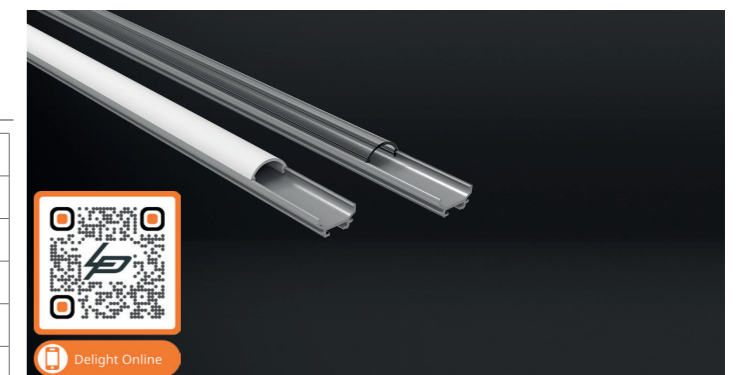

Curve surface mounted 15mm

Product name	Alupro LED profile curve surface mounted 8mm
Color	Aluminium, white and black
Length	2m
Width	17,2mm
Height	15,3mm
Max. LED strip power	14,4 W/m

PROFILES AND ENDCAPS

Stairs R Plus

Product name	Alupro LED profile Stairs R Plus
Color	Black
Length	2m
Width	65mm
Height	27,5mm
Max. LED strip power	14,4 W/m

PROFILES AND ENDCAPS

Aluminium	White	Black	
-	-	2.01.1020	Alupro LED profile Stairs R Plus + cover PC opal surface mounted 2m
-	-	2.01.1021	Alupro LED profile Stairs R Plus endcap (2 pieces, 1 open, 1 closed) for profile surface mounted

XLW Plus

Product name	Alupro LED profile XLW
Color	Aluminium
Length	2,5m
Width	50mm
Height	35mm
Max. LED strip power	28W/m

PROFILES AND ENDCAPS

Article Number	Product Name
2.01.1038	Alupro Plus XLW LED profile + cover PC opal 2.5m
2.01.1039	Alupro Plus XLW LED profile endcap closed (2 pieces for surface mounted profile)
2.01.1040	Alupro Plus XLM LED profile mounting clip (suitable for surface or pendant mounting)
2.01.1041	Alupro Plus XLM suspension cable set 2m

Original

Product name	Alupro LED profile Original
Color	Aluminium
Length	2m
Width	21,2mm
Height	19,5mm
Max. LED strip power	14,4W/m

PROFILES AND ENDCAPS

Article No.	Product Name
2.01.0489	Alupro LED profile aluminium 2m
2.01.0490	Alupro LED cover PMMA opal 2m
2.01.0491	Alupro LED cover PMMA transparent 2m
2.01.0492	Alupro LED Endcap closed
2.01.0493	Alupro LED Endcap open
2.01.0494	Alupro LED Mounting clip
2.01.0495	Alupro LED Connector aluminium