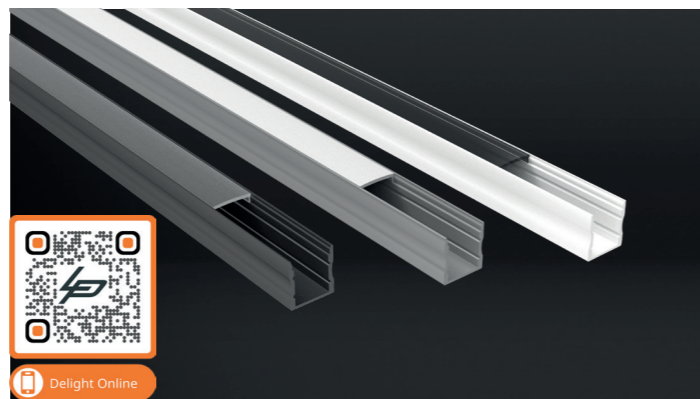

Curve surface mounted 8mm

Product name	Alupro LED profile curve surface mounted 8mm
Color	Aluminium, white and black
Length	2m
Width	17,2mm
Height	8mm
Max. LED strip power	14,4 W/m

PROFILES AND ENDCAPS

Aluminium	White	Black	
2.01.0609	2.01.1295	2.01.1294	Alupro LED profile curve aluminium 2m surface mounted 8mm
2.01.0615	2.01.1302	2.01.1303	Alupro LED profile curve endcap closed for profile 2m surface mounted 8mm
2.01.0614	2.01.1306	2.01.1307	Alupro LED profile curve endcap open for profile 2m surface mounted 8mm

COVERS AND MOUNTING CLIPS

Article No.

2.01.0607	Alupro LED profile curve cover PMMA lens 60° 2m
2.01.0605	Alupro LED profile curve cover PMMA matt 2m
2.01.0604	Alupro LED profile curve cover PMMA opal 2m
2.01.0606	Alupro LED profile curve cover PMMA transparent 2m
2.01.0613	Alupro LED profile curve mounting clip for profile 2m surface mounted 8mm & 15mm

Curve surface mounted 15mm

Product name	Alupro LED profile curve surface mounted 8mm
Color	Aluminium, white and black
Length	2m
Width	17,2mm
Height	15,3mm
Max. LED strip power	14,4 W/m

PROFILES AND ENDCAPS