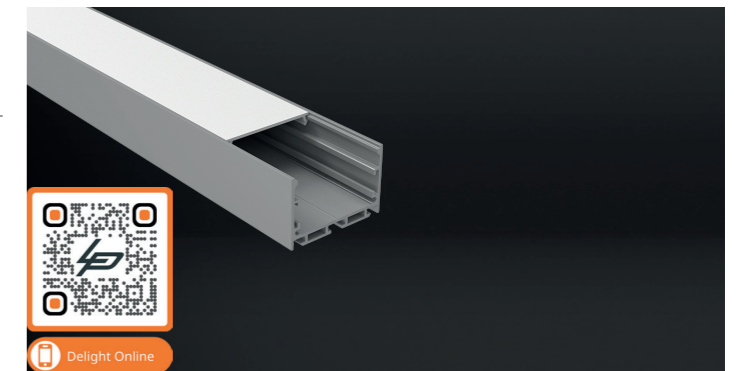

Stairs R Plus

Product name	Alupro LED profile Stairs R Plus
Color	Black
Length	2m
Width	65mm
Height	27,5mm
Max. LED strip power	14,4 W/m

PROFILES AND ENDCAPS

Aluminium	White	Black	
-	-	2.01.1020	Alupro LED profile Stairs R Plus + cover PC opal surface mounted 2m
-	-	2.01.1021	Alupro LED profile Stairs R Plus endcap (2 pieces, 1 open, 1 closed) for profile surface mounted

XLW Plus

Product name	Alupro LED profile XLW
Color	Aluminium
Length	2,5m
Width	50mm
Height	35mm
Max. LED strip power	28W/m

PROFILES AND ENDCAPS

Article Number	Product Name
2.01.1038	Alupro Plus XLW LED profile + cover PC opal 2.5m
2.01.1039	Alupro Plus XLW LED profile endcap closed (2 pieces for surface mounted profile)
2.01.1040	Alupro Plus XLM LED profile mounting clip (suitable for surface or pendant mounting)
2.01.1041	Alupro Plus XLM suspension cable set 2m